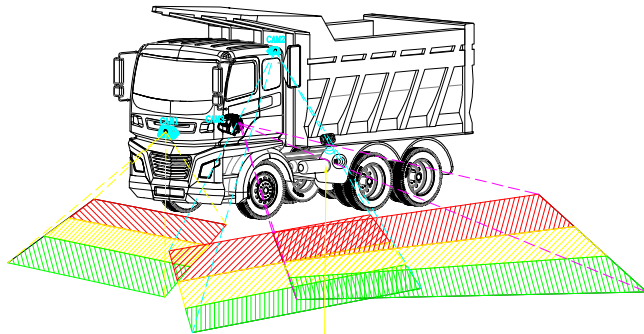

# TF78 (Built in UTC+alarm) +3AI CAMERA

TF78-UTC

Left turn signal CH2-CAM3

External voice alarm box

LED Sound and Light Alarm Box

External voice alarm box

# TF78 (Built in UTC+alarm) +MDVR+3 AI CAMERA