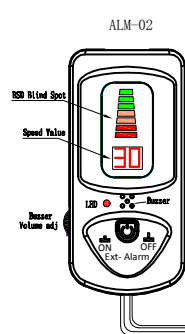

# TF78 (Built in UTC+alarm) +3AI CAMERA

TF78-UTC

Left turn signal CH2-CAM3

External voice alarm box

LED Sound and Light Alarm Box

External voice alarm box

# TF78 (Built in UTC+alarm) +MDVR+3 AI CAMERA