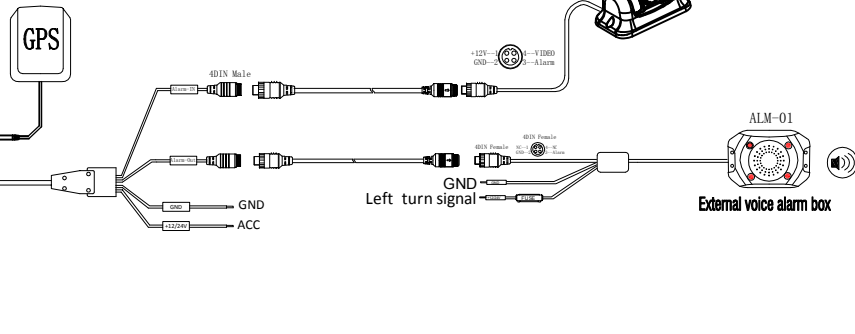

# TF78 (Built in UTC+alarm) +3AI CAMERA

TF78-UTC

Left turn signal CH2-CAM3

External voice alarm box

LED Sound and Light Alarm Box

External voice alarm box

# TF78 (Built in UTC+alarm) +MDVR+3 AI CAMERA