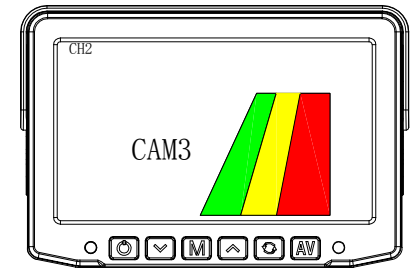

# TF78 (Built in UTC+alarm) +3AI CAMERA

TF78-UTC

Left turn signal CH2-CAM3

External voice alarm box

LED Sound and Light Alarm Box

External voice alarm box