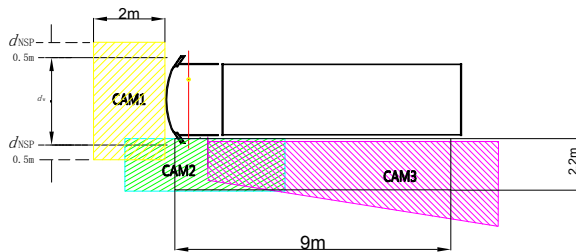

# TF78 (Built in UTC+alarm) +3AI CAMERA

TF78-UTC

Left turn signal CH2-CAM3

External voice alarm box

LED Sound and Light Alarm Box

External voice alarm box