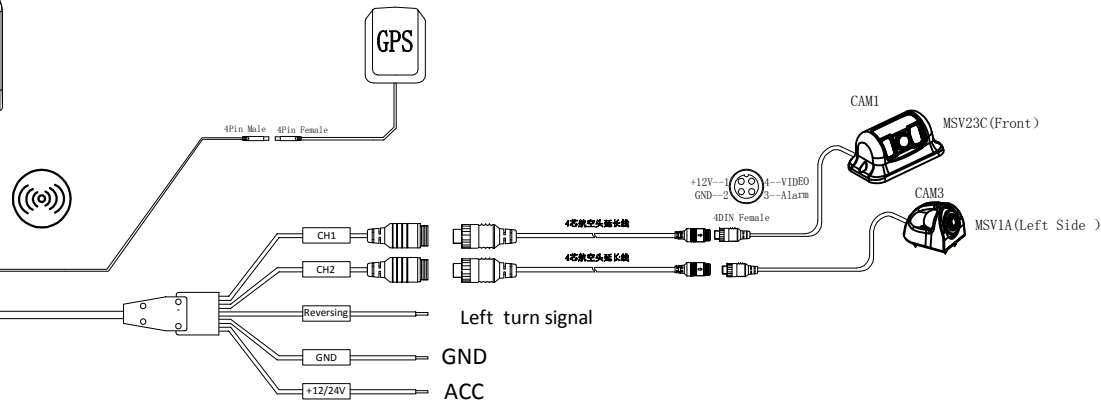

# TF78 (Built in UTC+alarm) +3AI CAMERA

TF78-UTC

Left turn signal CH2-CAM3

External voice alarm box

LED Sound and Light Alarm Box

External voice alarm box

# TF78 (Built in UTC+alarm) +MDVR+3 AI CAMERA